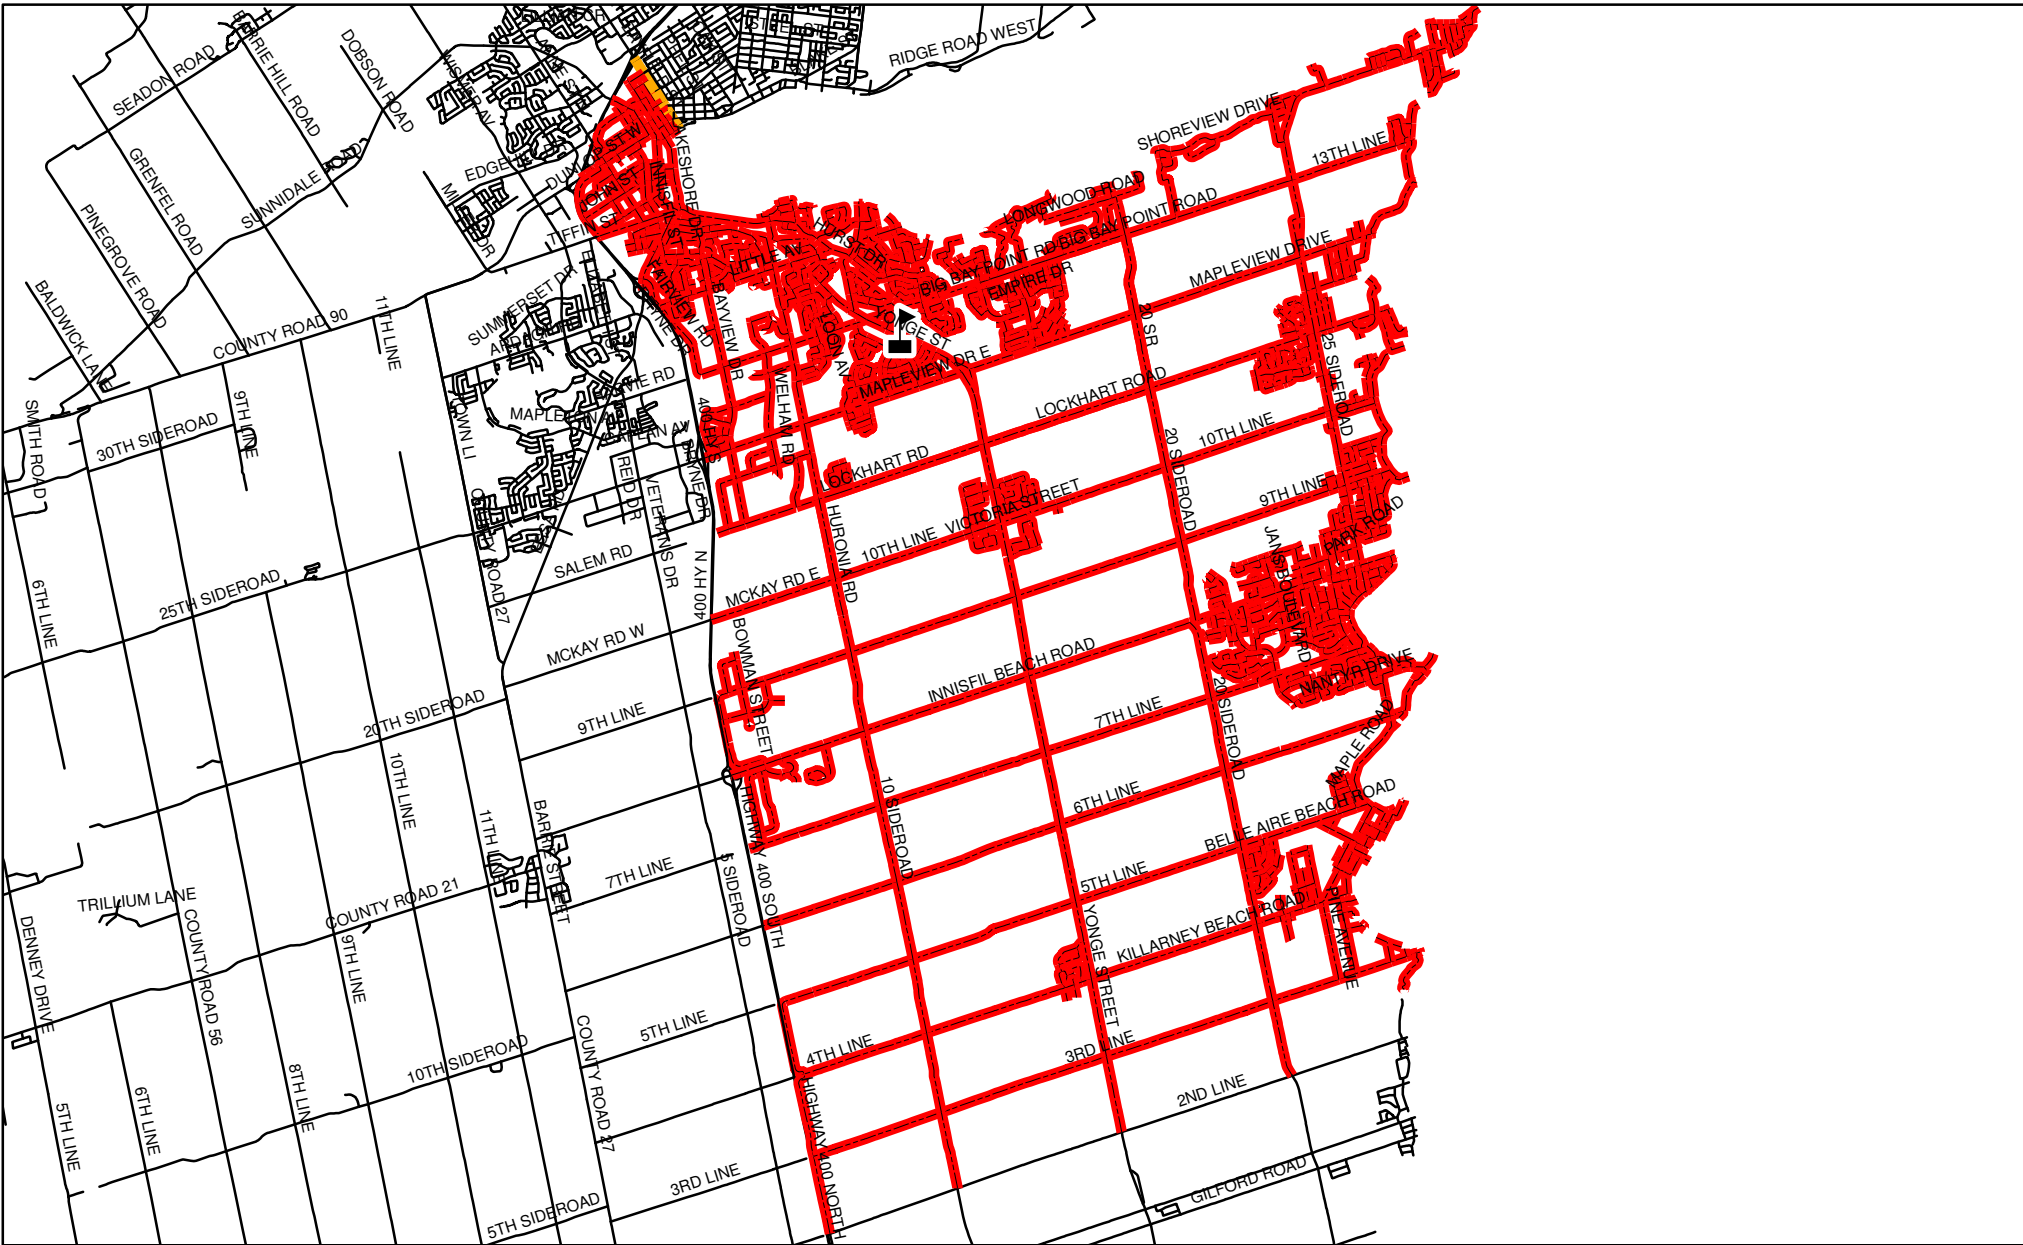

ST. PETER'S CATHOLIC SECONDARY SCHOOL BOUNDARY MAP

Legend

- Secondary School
- Roads
- St. Peter's
- St. Peter's (Even)

Boundaries are subject to change.
Please confirm all boundary inquiries
with the Simcoe Muskoka Catholic
District School Board.

SIMCOE MUSKOKA CATHOLIC
DISTRICT SCHOOL BOARD

N

0 1 2 4 Kilometers

St. Peter's Catholic
Secondary School, Barrie
CATCHMENT AREA
Updated as of: August 2015